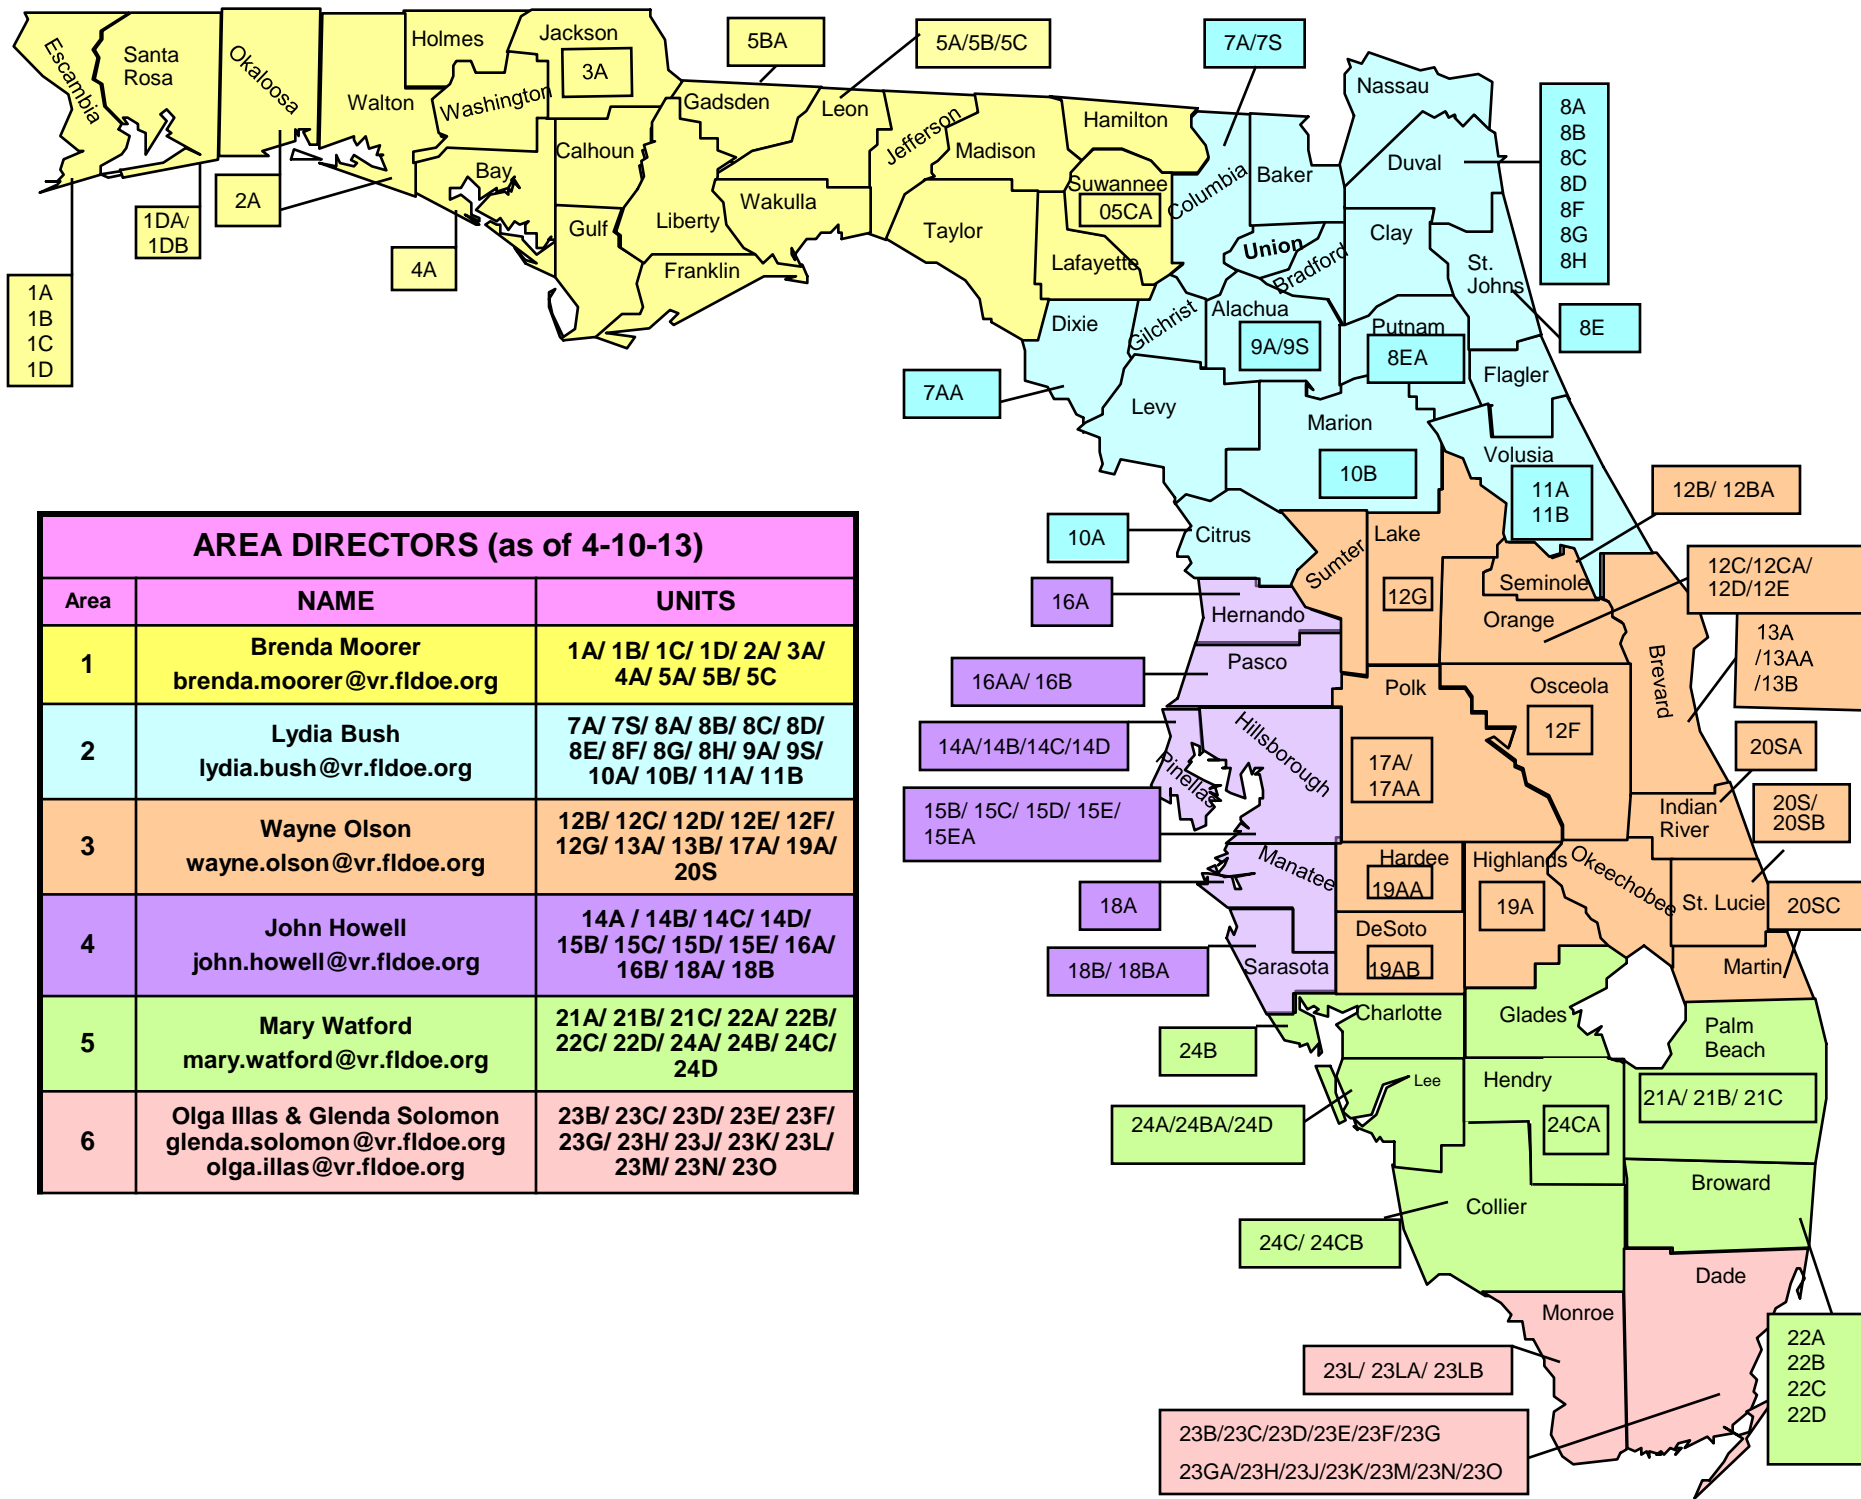

23B / 23C / 23D / 23E / 23F / 23G
23GA / 23H / 23J / 23K / 23M / 23N / 23O

22A
22B
22C
22D

AREA DIRECTORS (as of 4-10-13)

Area	NAME	UNITS
1	Brenda Moorer brenda.moorer@vr.fldoe.org	1A/ 1B/ 1C/ 1D/ 2A/ 3A/ 4A/ 5A/ 5B/ 5C
2	Lydia Bush lydia.bush@vr.fldoe.org	7A/ 7S/ 8A/ 8B/ 8C/ 8D/ 8E/ 8F/ 8G/ 8H/ 9A/ 9S/ 10A/ 10B/ 11A/ 11B
3	Wayne Olson wayne.olson@vr.fldoe.org	12B/ 12C/ 12D/ 12E/ 12F/ 12G/ 13A/ 13B/ 17A/ 19A/ 20S
4	John Howell john.howell@vr.fldoe.org	14A / 14B/ 14C/ 14D/ 15B/ 15C/ 15D/ 15E/ 16A/ 16B/ 18A/ 18B
5	Mary Watford mary.watford@vr.fldoe.org	21A/ 21B/ 21C/ 22A/ 22B/ 22C/ 22D/ 24A/ 24B/ 24C/ 24D
6	Olga Illas & Glenda Solomon glenda.solomon@vr.fldoe.org olga.illas@vr.fldoe.org	23B/ 23C/ 23D/ 23E/ 23F/ 23G/ 23H/ 23J/ 23K/ 23L/ 23M/ 23N/ 23O

23B/23C/23D/23E/23F/23G
23GA/23H/23J/23K/23M/23N/23O

22A
22B
22C
22D